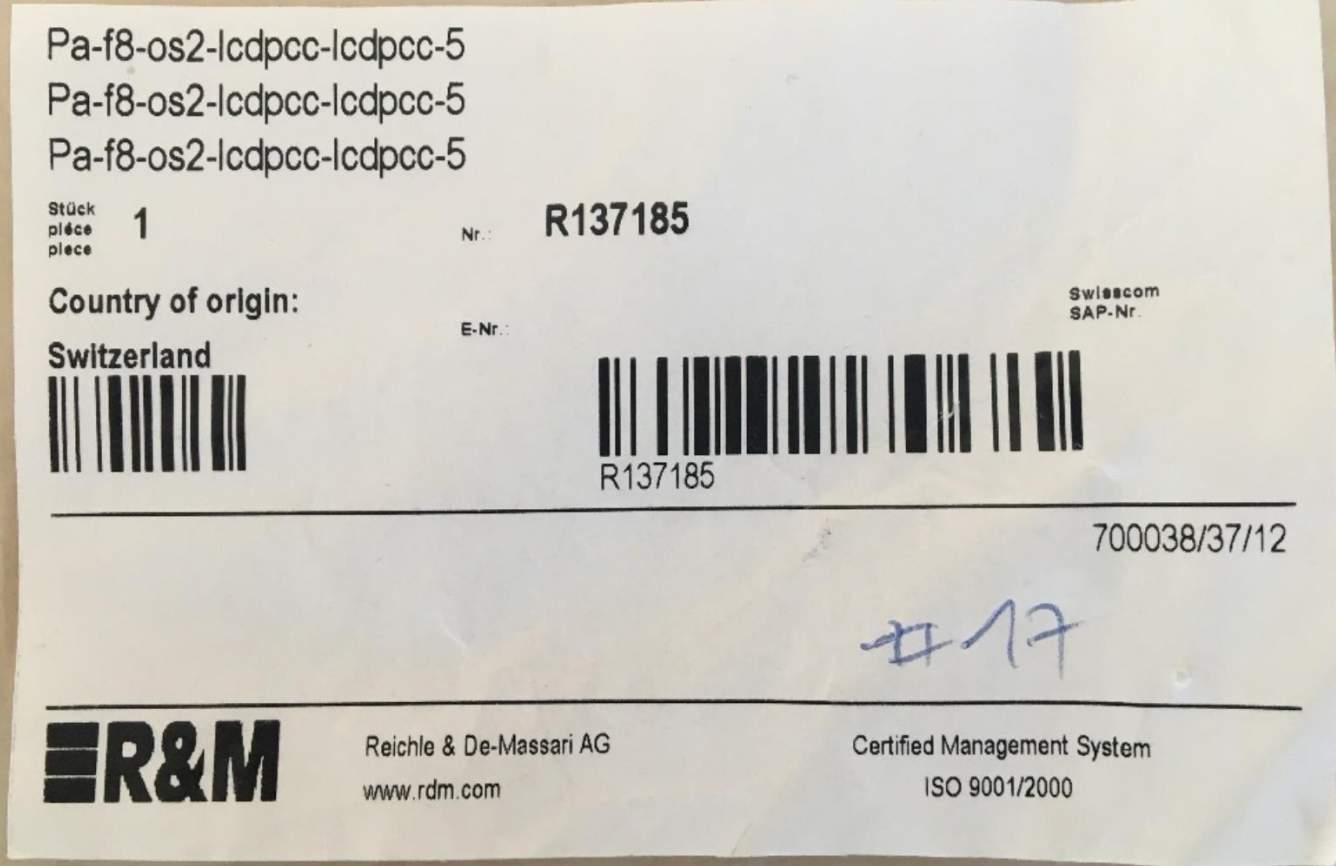

17.

Sample #17

Pa-f8-os2-lcdpcc-lcdpcc-5
R137185